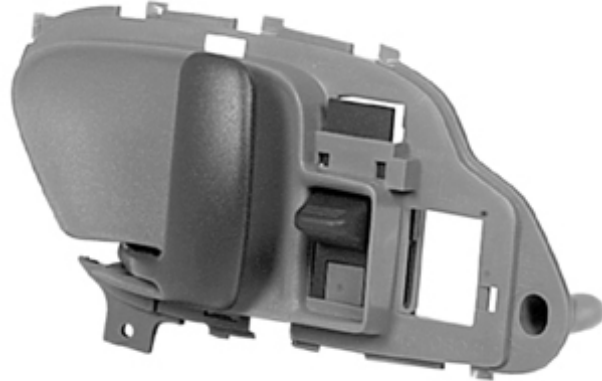

Hot items

Dorman door handle
77186 MTM Right 77187 MTM Left

Chevrolet & GMC C/K Series Trucks;
Chevrolet Suburban & Tahoe; GMC
Yukon 2002-95.

Gray Plastic w/ Dark Gray Pull Lever
Make: GM OE #: 15708043

\$14.76

Dorman hose connector

2007-95 GM 3.8L

Includes Upper & Lower Elbows
(intake to tensioner)

47065 MTM

\$2.00

Tail Lamp Circuit Boards

Chevrolet & GMC C/K Series Trucks,
Chevrolet Blazer, Suburban & Tahoe;
GMC Yukon 2000-88.